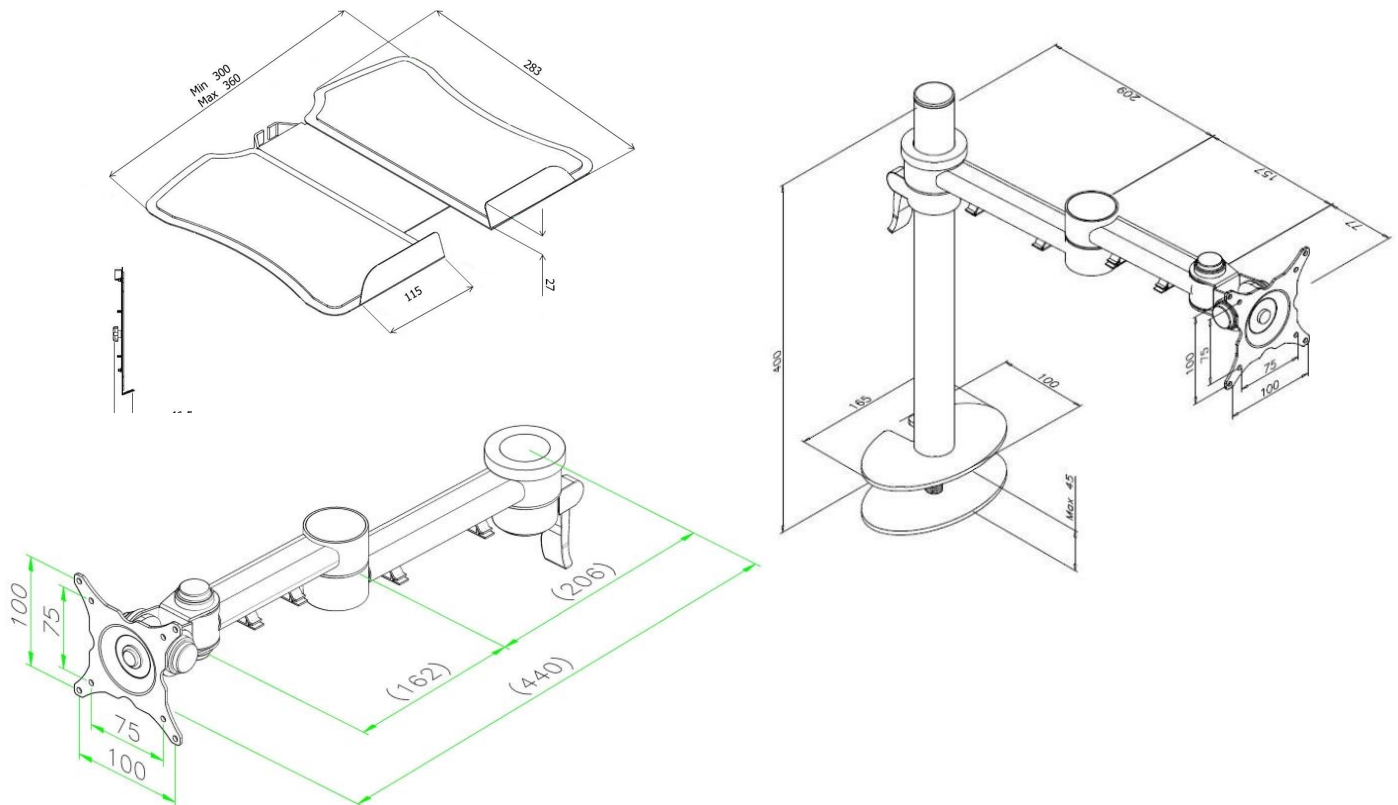

Stream dual beam with laptop stand – through desk

Product Specification

Product code	STREAMCOMB14B - Black
Weight capacity	20kg per arm
Max screen size	30"
Max forward extension	440mm
VESA	75mm & 100mm VESA compliant
Movement	Height adjustment, tilt, swivel, rotation and reach
Height adjustment	Max height adjustment 300mm
Tilt	85 degrees up / 85 degrees down (170 degrees total)

Additional Information

2 dual beam height adjustable arms with M16 through desk fixing

Laptop holder attachment with VESA fitting

Cable management

Colour options available:

Silver – STREAMCOMB14 - RAL code 9006

White – STREAMCOMB14W - RAL code 9010

Black – STREAMCOMB14B - RAL code 9005

Ergo
01235 773373
www.ergold.co.uk
sales@ergold.co.uk

Stream dual beam with laptop stand – through desk

Product Dimensions

Product code	STREAMCOMB14
Through desk fixing	Max desk depth 45mm
Post	400mm
Arms	Max 440mm extension
VESA	75mm & 100mm VESA compliant
Height adjustment	Max height adjustment 300mm
Tilt	85 degrees up / 85 degrees down (170 degrees total)
Laptop holder	W: 300mm-360mm, D: 283mm