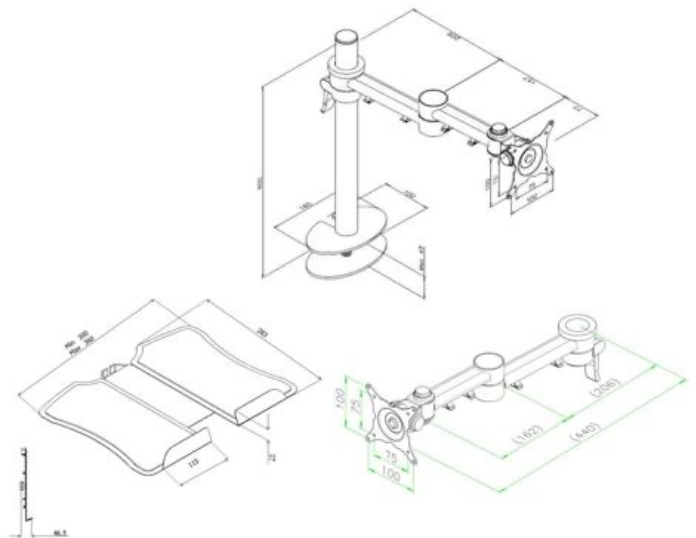

Stream dual beam with laptop stand – through desk

Product Specification

Product code	STREAMCOMB14B - Black
Weight capacity	20kg per arm
Max screen size	30"
Max forward extension	440mm
VESA	75mm & 100mm VESA compliant
Movement	Height adjustment, tilt, swivel, rotation and reach
Height adjustment	Max height adjustment 300mm
Tilt	85 degrees up / 85 degrees down (170 degrees total)

Additional Information

2 dual beam height adjustable arms with M16 through desk fixing

Laptop holder attachment with VESA fitting

Cable management

Colour options available:

Silver – STREAMCOMB14 - RAL code 9006

White – STREAMCOMB14W - RAL code 9010

Black – STREAMCOMB14B - RAL code 9005

Ergo
01235 773373
www.ergold.co.uk
sales@ergold.co.uk

Stream dual beam with laptop stand – through desk

Product Dimensions

Product code	STREAMCOMB14
Through desk fixing	Max desk depth 45mm
Post	400mm
Arms	Max 440mm extension
VESA	75mm & 100mm VESA compliant
Height adjustment	Max height adjustment 300mm
Tilt	85 degrees up / 85 degrees down (170 degrees total)
Laptop holder	W: 300mm-360mm, D: 283mm